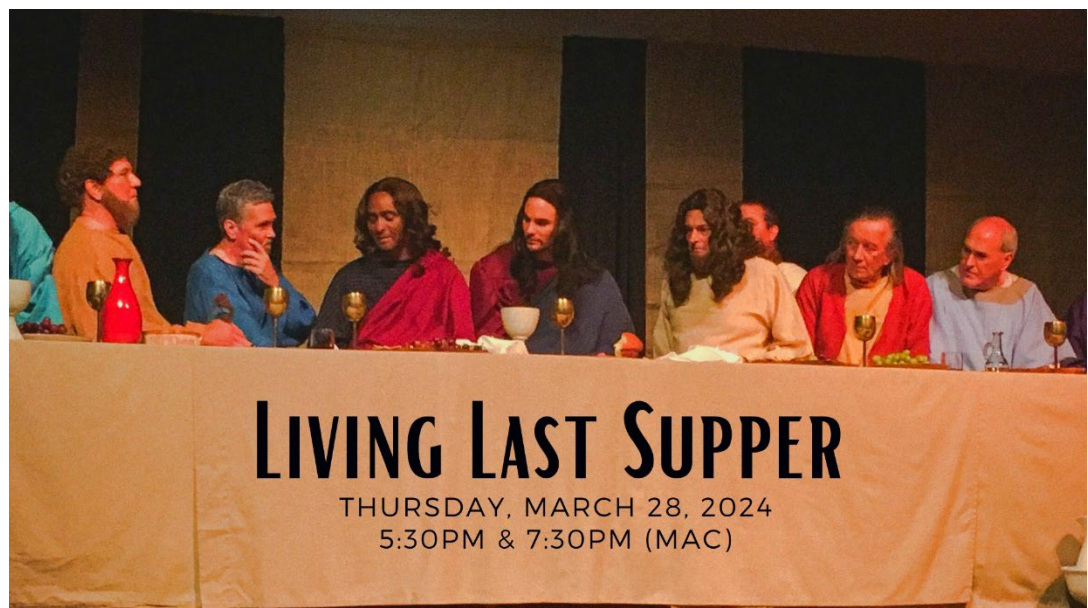

Bellville Methodist Believer

SUNDAYS

- 9:00 a.m. Traditional Worship (sanctuary)
- 10:00 a.m. Sunday School (all ages)
- 11:00 a.m. Contemporary Worship (MAC)

EASTER PLANTS

It you would like to order an Easter plant for the sanctuary and MAC, please contact the church office.

WORLD DAY OF PRAYER

Friday, March 1

11 a.m. (Sanctuary)

Followed by a light lunch in the MAC

GOOD FRIDAY

Friday, March 29

7:30 p.m.

(Sanctuary)

LENTEN LUNCH

Noon – Room 204

Speakers:

- 3/06 – Linda Ludwick
- 3/13 – David Magness
- 3/20 – Rick Sullins
- 3/27 – Brenna Smidt